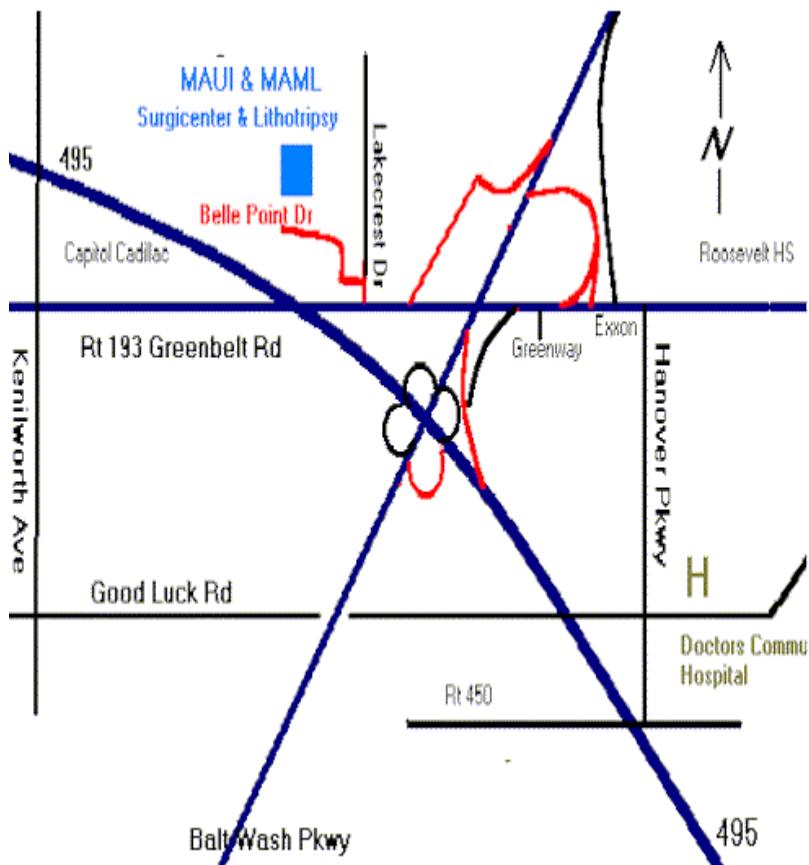

*Directions to MAUI

From around the Beltway

Take the **Beltway to 295N, the Baltimore-Washington Parkway North**, exit onto **Greenbelt Rd, Rt. 193 west**, towards Greenbelt. Stay all the way to the right, and go about 1/2 mile. Make a right onto **Lakecrest Drive**, and an immediate left onto **Belle Point Drive**. Go to 7759 Bell Point Drive.

From Bowie or Annapolis

Take **Route 50 West to Beltway, 495 North to Baltimore-Washington Parkway north** then proceed as above

From DC, Cheverly:

Take the **Baltimore Washington Parkway North** and proceed as above.

From Laurel:

Take the **Baltimore Washington Parkway South**. Get out at **Greenbelt Road, Rt. 193**. Make a left at the light onto Ridge Road. The next right onto **Greenbelt Road**. Go about 1/4 mile and make a right onto **Lakecrest Drive** and an immediate left onto **Belle Point Drive**.